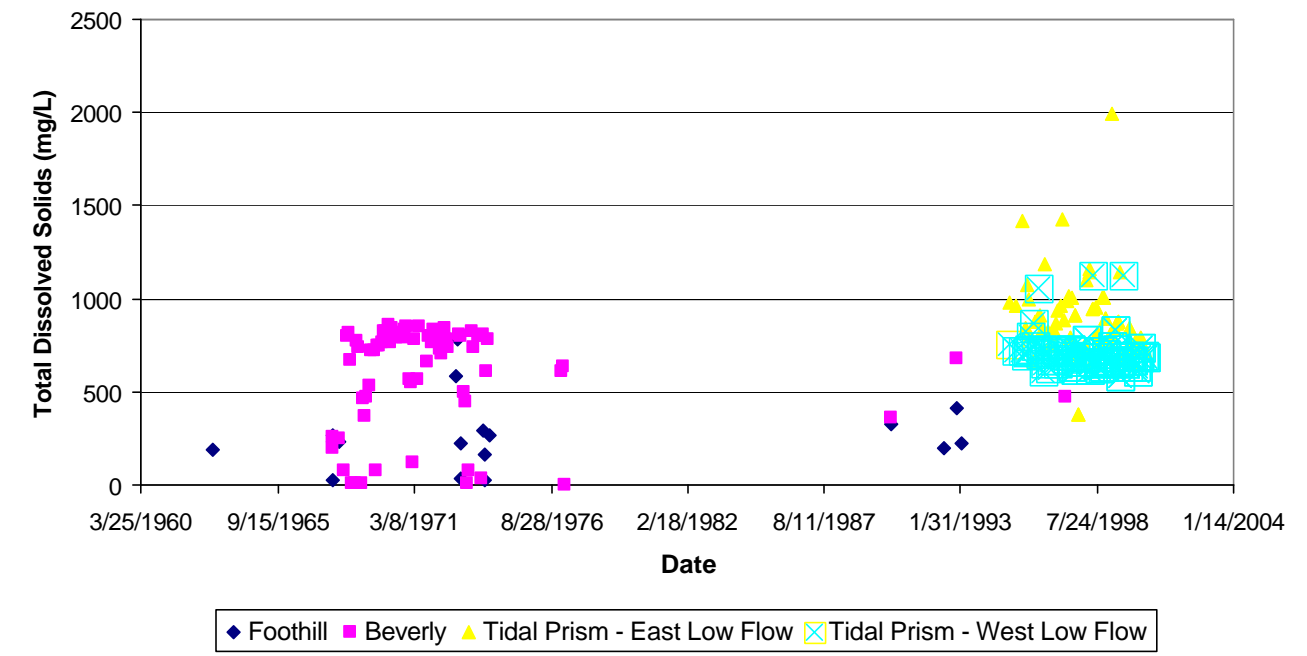

Total Dissolved Solids - San Gabriel Watershed

Ammonia - San Gabriel River Watershed